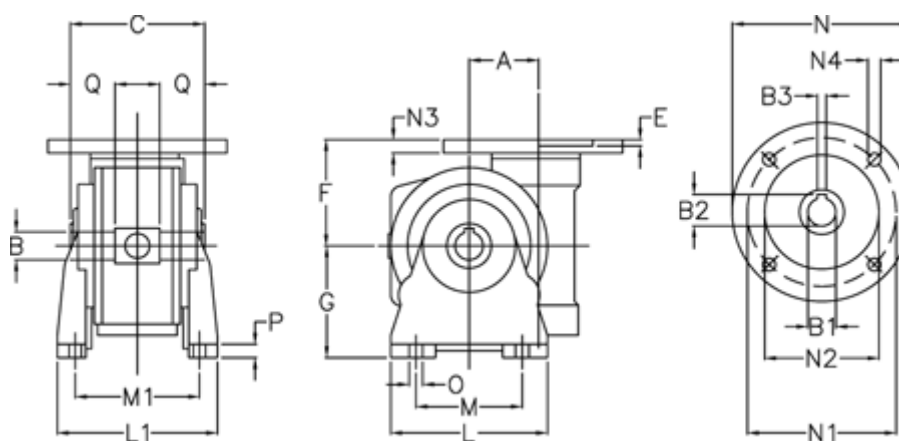

Article number: 3902210010350

Description: Worm gear  
VF 210-V-10-132B5, without lubrication

## Measures

A = 210	G = 335	N3 = 25
B = 90 H7	L = 440	N4 = M12
B1 E7 = 38	L1 = 320	O = 26
B2 = 41.3	M = 340	P = 25
B3 H9 = 10	M1 = 265	Q = 85
C = 260	N = 300	
E = 8	N1 = 265	
F = 485	N2 = 230	